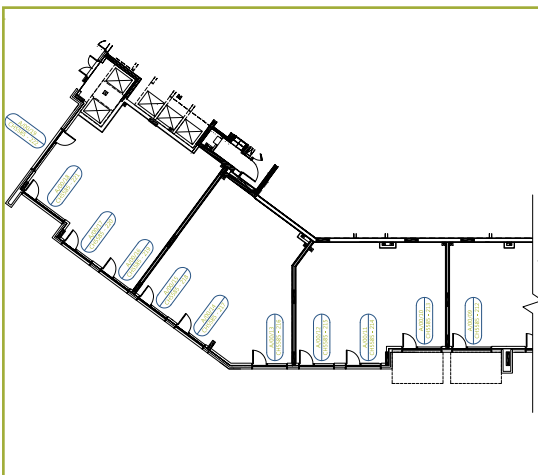

Whilst maintaining the refreshing design of the new building, there has been no compromise on the standard of security.

The Integr8 Non Structural SR2 Shutter is independently tested and certified to LPS 1175 Issue 7 Security Rating 2. Having undergone rigorous testing and is manufactured to strict regulations, this measure has been designed to be completely concealed from view when raised.

Further information is available on request, or through the Integr8 technical area. Click here for access: charter-global.com/integr8-technical-request

INTEGR8

innovative roller shutters

Integr8 Shutters, Charter Global's specialist manufacturer of integrated security shutters. Offering the discerning specifier an innovative range of security solutions, Integr8 caters for the latest in construction technology including timber frame, traditional and off-site modular projects.

Integr8 Shutters serves all sectors including Commercial, Community, and Education. For further information, please visit our dedicated site: www.charter-global.com/integr8